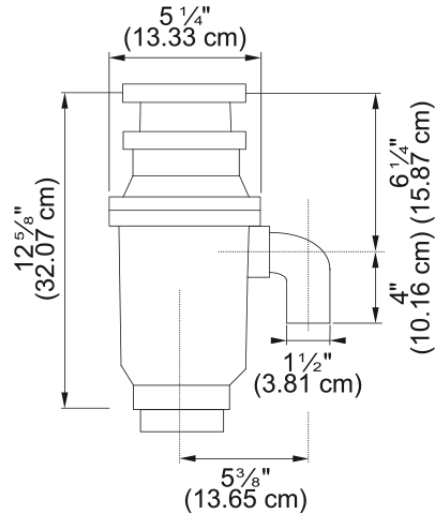

1/3 HP Food Waste Disposer - KWD33C1-EZ | 134.0255.892

Technical Data

Aspect

Product type Food waste disposer

Energy specifications

Voltage 110 V

Product identification

Product brand Kindred

Collection Disposer

Features

Horsepower 1/3 HP